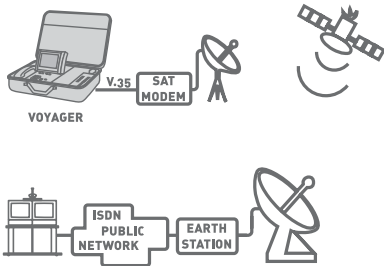

**TECHNICAL SPECIFICATIONS
SUPPORTED STANDARDS**

- •ITU-T H.320 ISDN^(*), leased networks^(°)
- •Video H.261, H.263
- •Audio G.711, G.722, G.728
- •Data T.120
- Proprietary protocol
- •MCU compatibility H.243

TRANSMISSION

- •Bit rate 56 ÷ 384 kbps over ISDN (*)
- 56 ÷ 384 kbps over V.35/leased^(°)
- •Channel aggregation 384 kbps bonding

VIDEO

- •Frame rate 30 frames per second
- •Video resolution FCIF 352x288 pixels
- QCIF 176x144 pixels
- 4CIF 704x576 pixels
- for still images (Annex D)

AUDIO

Audio	Band	Bit rate
G.711	300 ÷ 3400 Hz	56 kbps
G.722	50 ÷ 7000 Hz	48/56 kbps
G.728	50 ÷ 3400 Hz	16 kbps

- •Echo cancellation Full-duplex
- •Automatic Gain Control (AGC) ±12 dB
- •Automatic Noise Suppression

CAMERA

- •Sensor 1/3" CCD
- •Format PAL or NTSC
- •Picture elements 752 x 582 pixels
- •Resolution 460 TV lines
- •Lens f=5.4 mm to 64.8 mm
- •Iris F=1.8 to 2.7
- •Focus Automatic/Manual
- •White balance Automatic
- •Minimum illumination 7 lux
- •S/N 48 dB
- •Zoom 12x

BUILT-IN DISPLAY

- •Type TFT-LCD
- •Size 6"
- •Resolution 756x556x3 (RGB)

NETWORK INTERFACES

- •ISDN version(*) 3 ISDN BRI 3RJ-45
- •Leased version^(°) Configurable interface G.703, X.21, V.35, RS366, RS530

AUDIO/VIDEO INTERFACES

- •Audio inputs/outputs microtelephone
- •Integrated "hands-free" system
- •Video input
  - Main Composite (RCA)
  - Aux1 S-video (Mini-DIN)
  - Aux2 (VCR) Composite (SCART)
- •Video output
  - Monitor Composite (RCA)
  - Aux1 (VCR) Composite (SCART)
- •Audio input
  - Aux mic. Mic. (stereo jack 3.5 mm)
  - Audio In Line (RCA)
  - Aux1 (VCR) Line (SCART)
- •Audio output
  - Aux1 Line (RCA)
  - Aux2 (VCR) Line (SCART)

AUXILIARY INTERFACES

- •RS232 serial data 9-pin DB9
- •RS232 serial diagnostics 9-pin DB9

USER INTERFACE

- •On-screen user interface
- •Contextual help
- •All functions accessible with integrated keyboard
- •Call progress monitoring

ADDITIONAL FEATURES

- •ISDN line can be used to connect to an ISP for Internet access via external PC as an alternative to a videoconference session(*)
- •T.120 supported for multimedia applications by external PC
- •ISDN basic telephone(*)

POWER SUPPLY

- •115-230 Vac 50-60 Hz 1 A Max
- •12 Vdc 2.5 A

DIMENSIONS

- •VOYAGER - VOYAGER/L
  - Width 49.5 cm (19.5")
  - Height 16 cm (6.3") briefcase closed
  - Depth 40.5 cm (16")
  - Weight 7.5 kg (16.6 lbs)

(*) VOYAGER
(°) VOYAGER/L

Aethra SpA
Telecommunications
via Matteo Ricci 10
60020 Ancona - Italy
Telephone +39.071.218981
Fax +39.071.887077
Video 1 +39.071.2189160
Video 2 +39.071.2189701
Email: info.aethra@aethra.com
www.aethra.com

Aethra, Inc.
701 Brickell Avenue
Suite 1390
Miami, FL 33131 USA
Telephone +1.305.375.0010
Toll Free (US only) 1.888.4.AETHRA
Fax +1.305.375.0655
Video +1.305.577.3524
Email: info.na@aethra.com