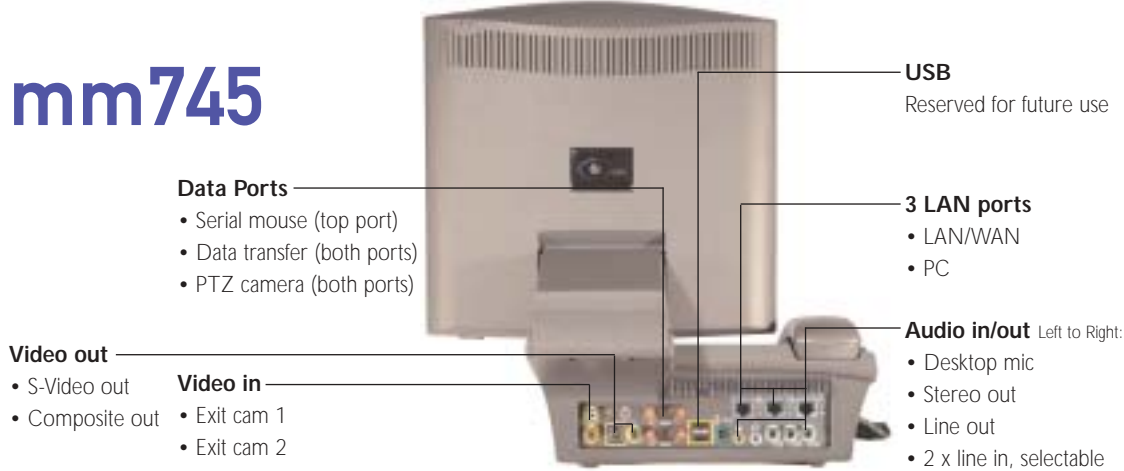

mm745

CISCO SYSTEMS | **AVVID Partner**

Motion Media mm745, v1.00.10 has been tested in accordance with interoperability criteria set by Cisco Systems®, Inc. and is compatible with Cisco IP/VIC 3510 v2.2.1, Cisco IP/VIC 3520 v2.2.3, Cisco IP/VIC 3525 v2.2.3, Cisco IP/VIC 3540 v1.0, Cisco 2924XL v12.0 (5.3) WC(1), Cisco 3512XL v12.0 (5.4) WC(1) and 2621 with H.323/MCM v12.1.5XM3.

For full disclaimer see Motion Media product documentation or the following website: www.motion-media.com

For further information contact your Motion Media representative

Technical specifications

Communications Protocols Supported

- Video ITU-T H.323 Packet-Based Multimedia
- Communications over Ethernet
- Video and VoIP via H.323
- Video compression H.263+, H.261
- Audio encoding G.711, G.722, G.728, G.729

System performance

- CIF video format 352 x288 pixels
- QCIF video format 176 x144 pixels
- CIF/QCIF at 30 fps (typical figures at 384Kbps)
- Capable of operation at bandwidths between 128kbps - 768 kbps (mm745) 128kbps - 2Mbps (mm745T)

Video Inputs

- Internal CCD colour camera (fixed focus)
- 2 composite video inputs (PAL/NTSC auto sensing)

Video Outputs

- Integrated XVGA 12.1" Active TFT LCD Display
- Composite video output 1vpp into 75 Ohms
- S-Video output
- Video output format PAL/NTSC software selectable

Audio Operating modes

- Handset
- Headset
- Hands-free

Audio Inputs

- 3.4 kHz Handset with hearing aid induction loop
- Dual internal microphone array
- Microphone input
- 2 Line input channels 17kΩ, 1V RMS max.

Audio Outputs

- Handset, Headset
- Internal speaker
- Stereo output
- Line output 600Ω, 300mV RMS max

Communication Ports

- 1 or 3 Ethernet 10/100 interface
- 2 RS-232 ports (up to 460.8 kbps with full nine pin interface)

- (RS-232 Port 2 Supports serial mouse connection)
- 2 USB Host ports - reserved for future use
- IR interface for use with wireless keyboard

Control inputs

- Touchscreen (mm745T)
- Display mounted Soft-keys
- Telephone style keypad
- IR remote keyboard (included)
- Serial mouse (included)

Special features